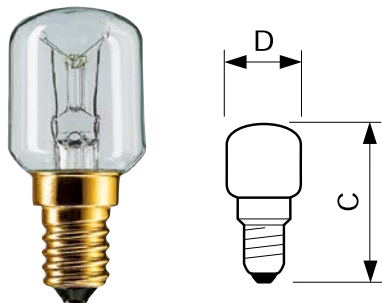

Practitone Tubular

Small incandescent lamps for areas with limited space.

Product ID	Overall Length C max.	Diameter D max.
15W B15 PILOT	52	22
15W B22 PILOT	52	25
15W E14 PILOT	57	25
15W E14 OVEN	49	22
25W E14 OVEN	57	25
25W E27 OVEN	61	29

Dimensions in mm

PILOT LAMPS

Shortcode	Wattage (W)	Cap Base	Voltage	Bulb Shape	Luminous Flux Lamp (lm)	Average Lifetime (hrs)	Colour	Unit	Carton Qty
T25I5W240VBCB2	15	B22	240V	T25	90	1000	Clear	SET	5
T25I5W240VSESB2	15	E14	240V	T25	115	1000	Clear	SET	5
T22I5W240VSBCEB	15	B15	240V	T25	90	1000	Clear	PCE	5

OVEN LAMPS

Shortcode	Wattage (W)	Cap Base	Voltage	Bulb Shape	Luminous Flux Lamp (lm)	Average Lifetime (hrs)	Colour	Unit	Carton Qty
OVENI5W235VSESB	15	E14	230-240V	T22	90	1000	Clear	PCE	5
OVEN25W240VSESB	25	E14	230-240V	T25	172	1000	Clear	PCE	5
OVEN25W240VESB	25	E27	230-240V	T29	162	1000	Clear	PCE	5